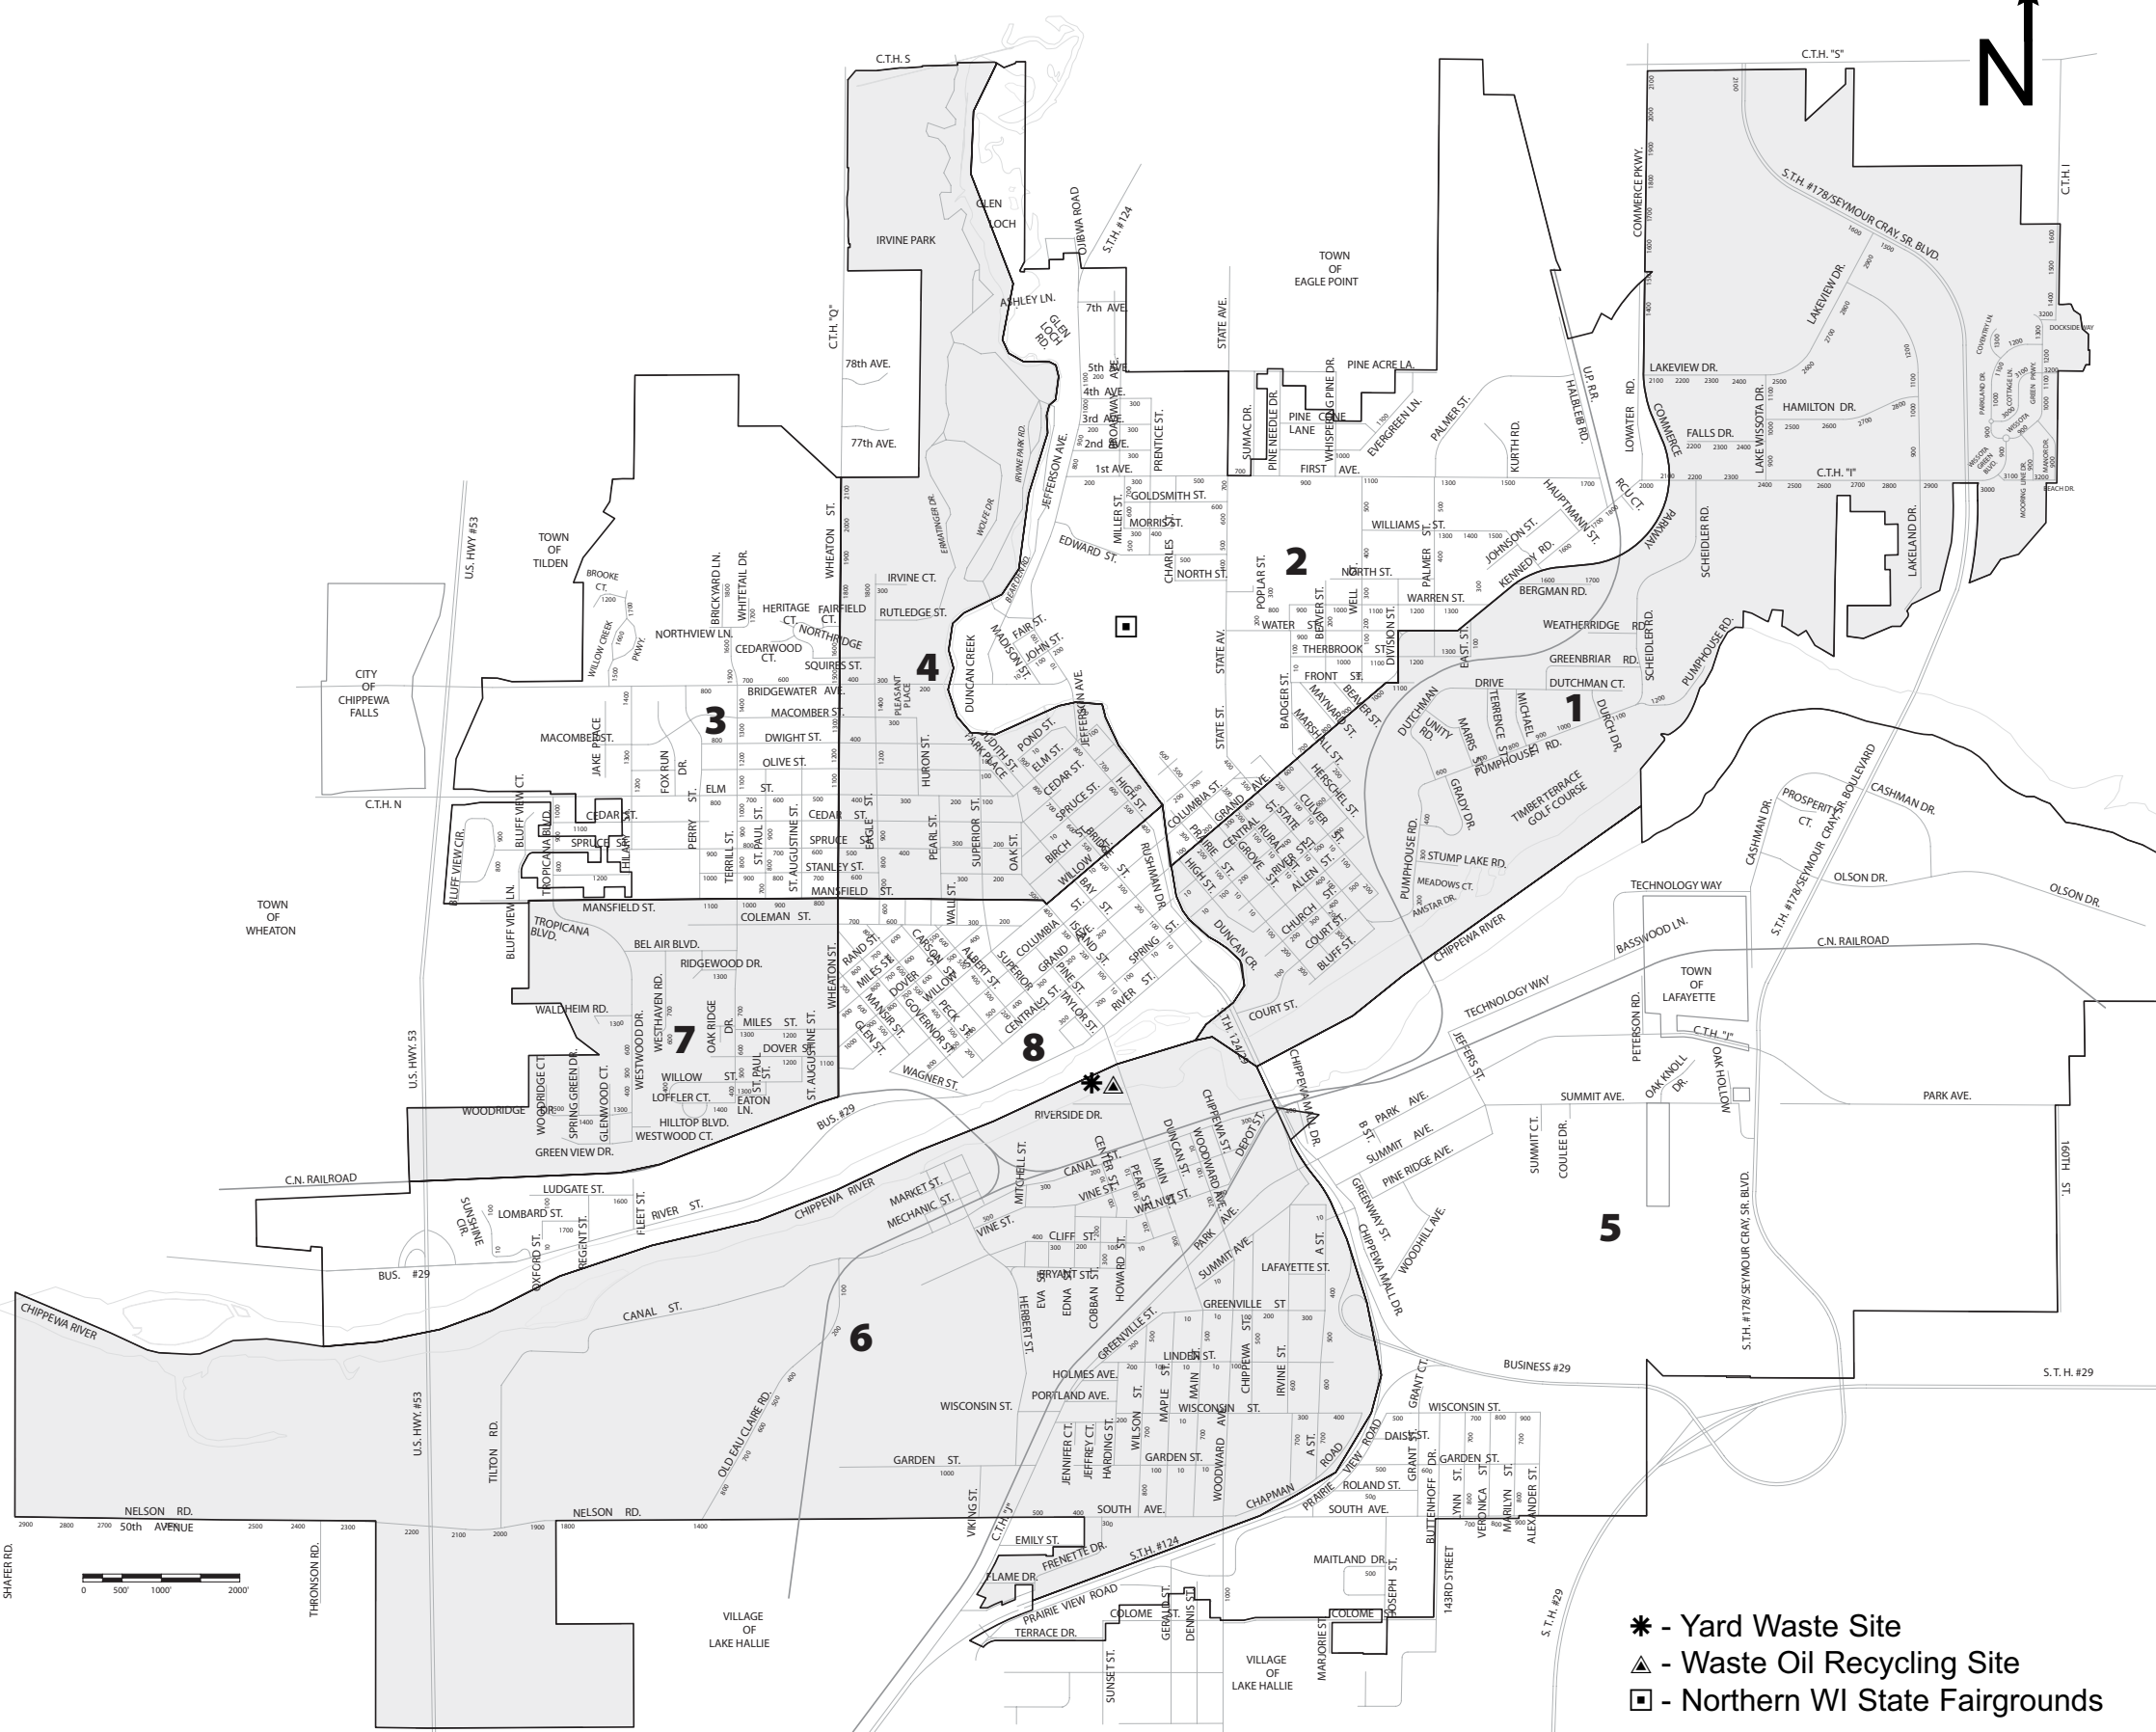

City of Chippewa Falls

- * - Yard Waste Site
- ▲ - Waste Oil Recycling Site
- - Northern WI State Fairgrounds